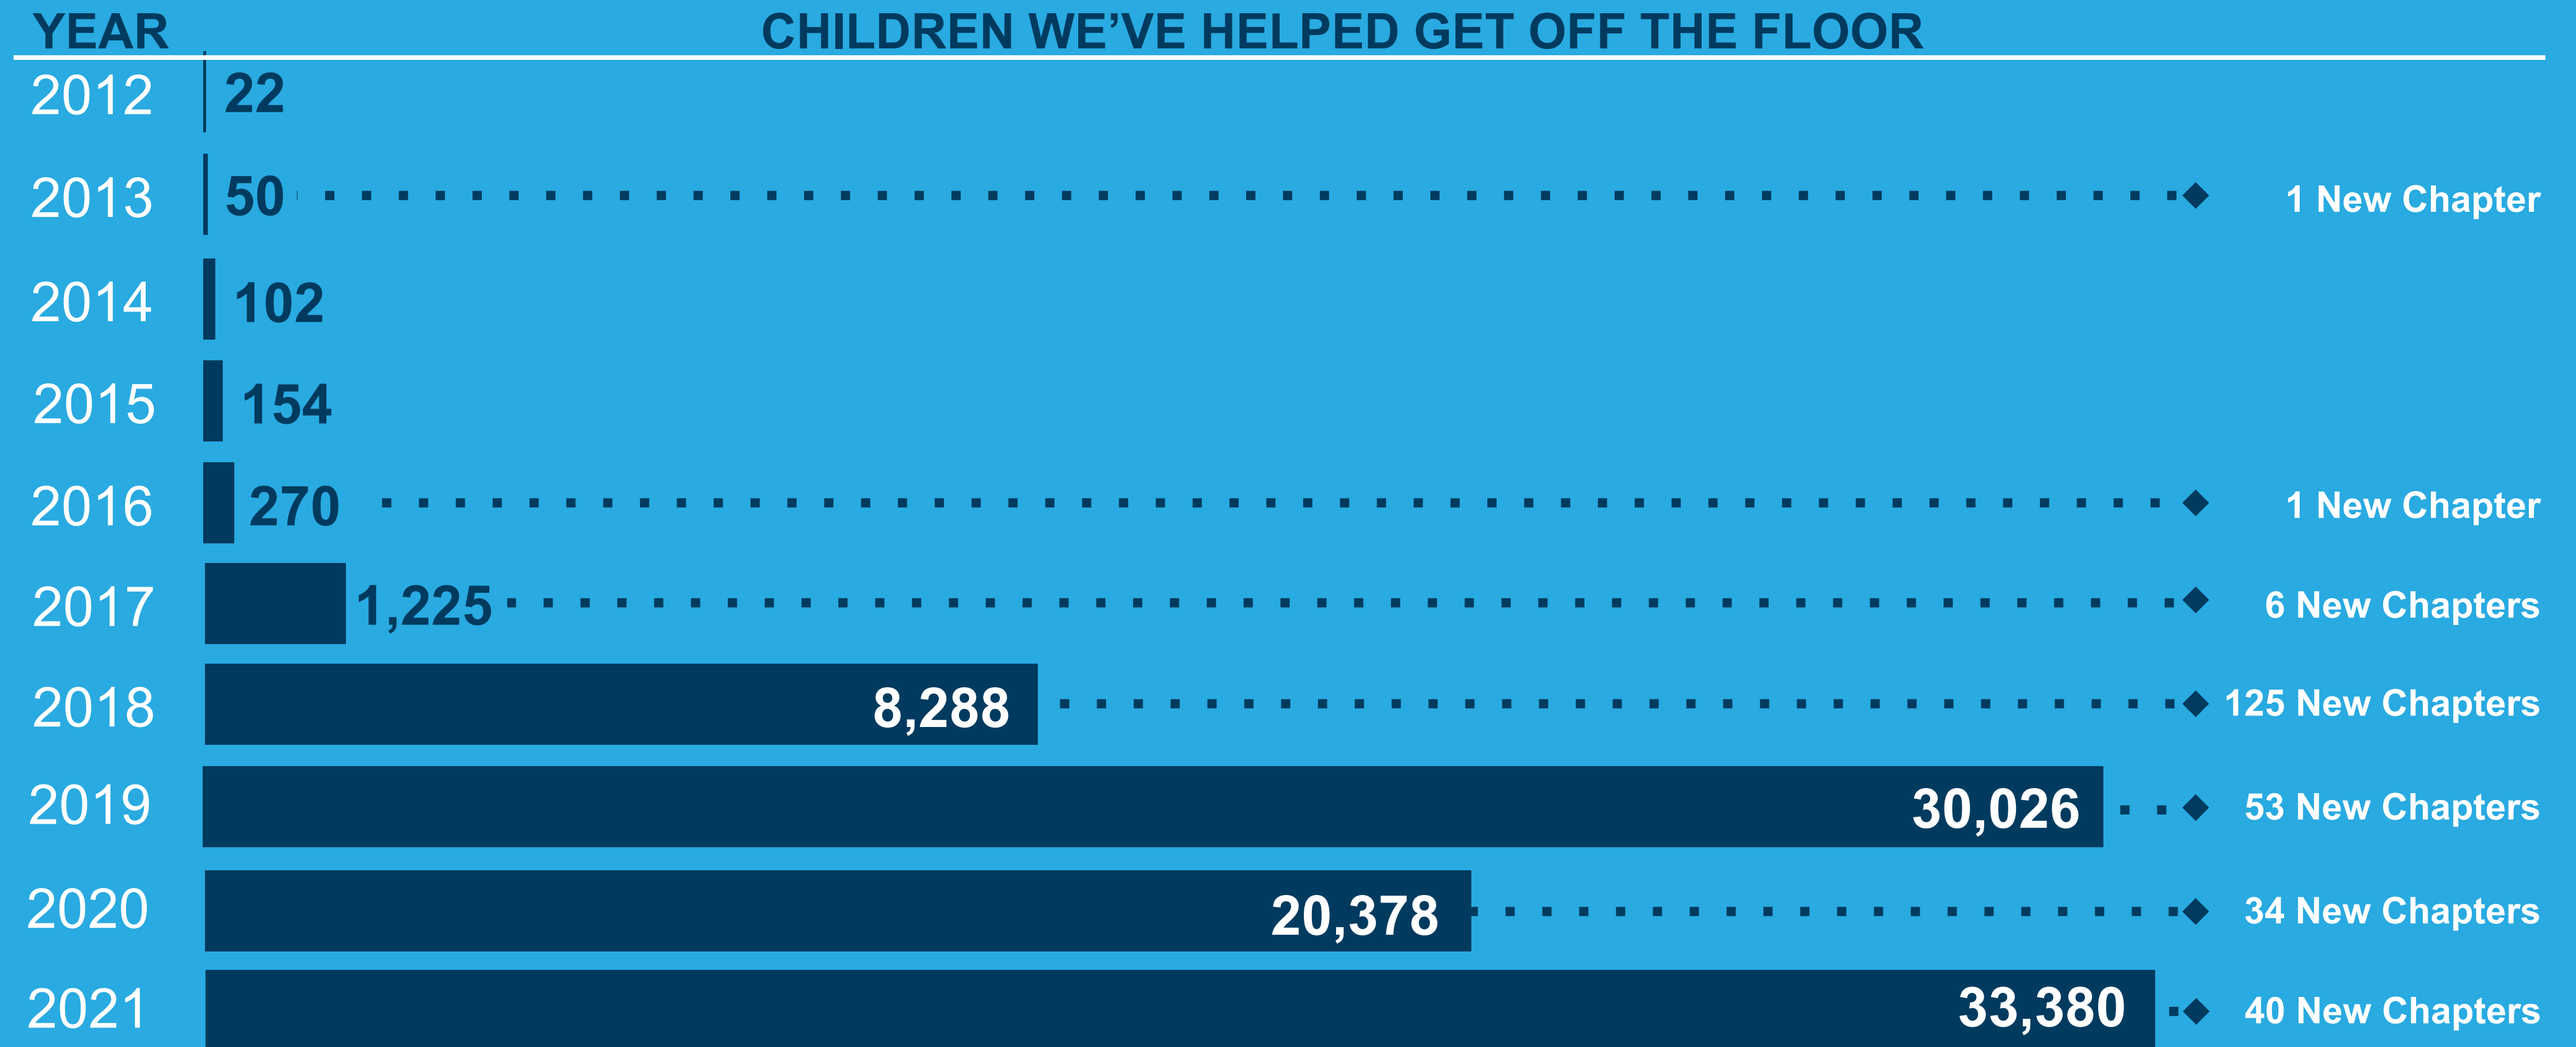

## National SHP Growth

# SHP GROWTH

At the end of 2018, we had received over 9,932 bed requests nationwide, putting our average over 75 kiddos a day requesting beds to sleep in.

In 2019, we added another 88 chapters to reach far more children but bed requests increased to 26,968.

# THE NEED

Each Year, SHP has shown tremendous growth and has built almost 100,000 beds as of 2021. We know there will be even more need in the future.