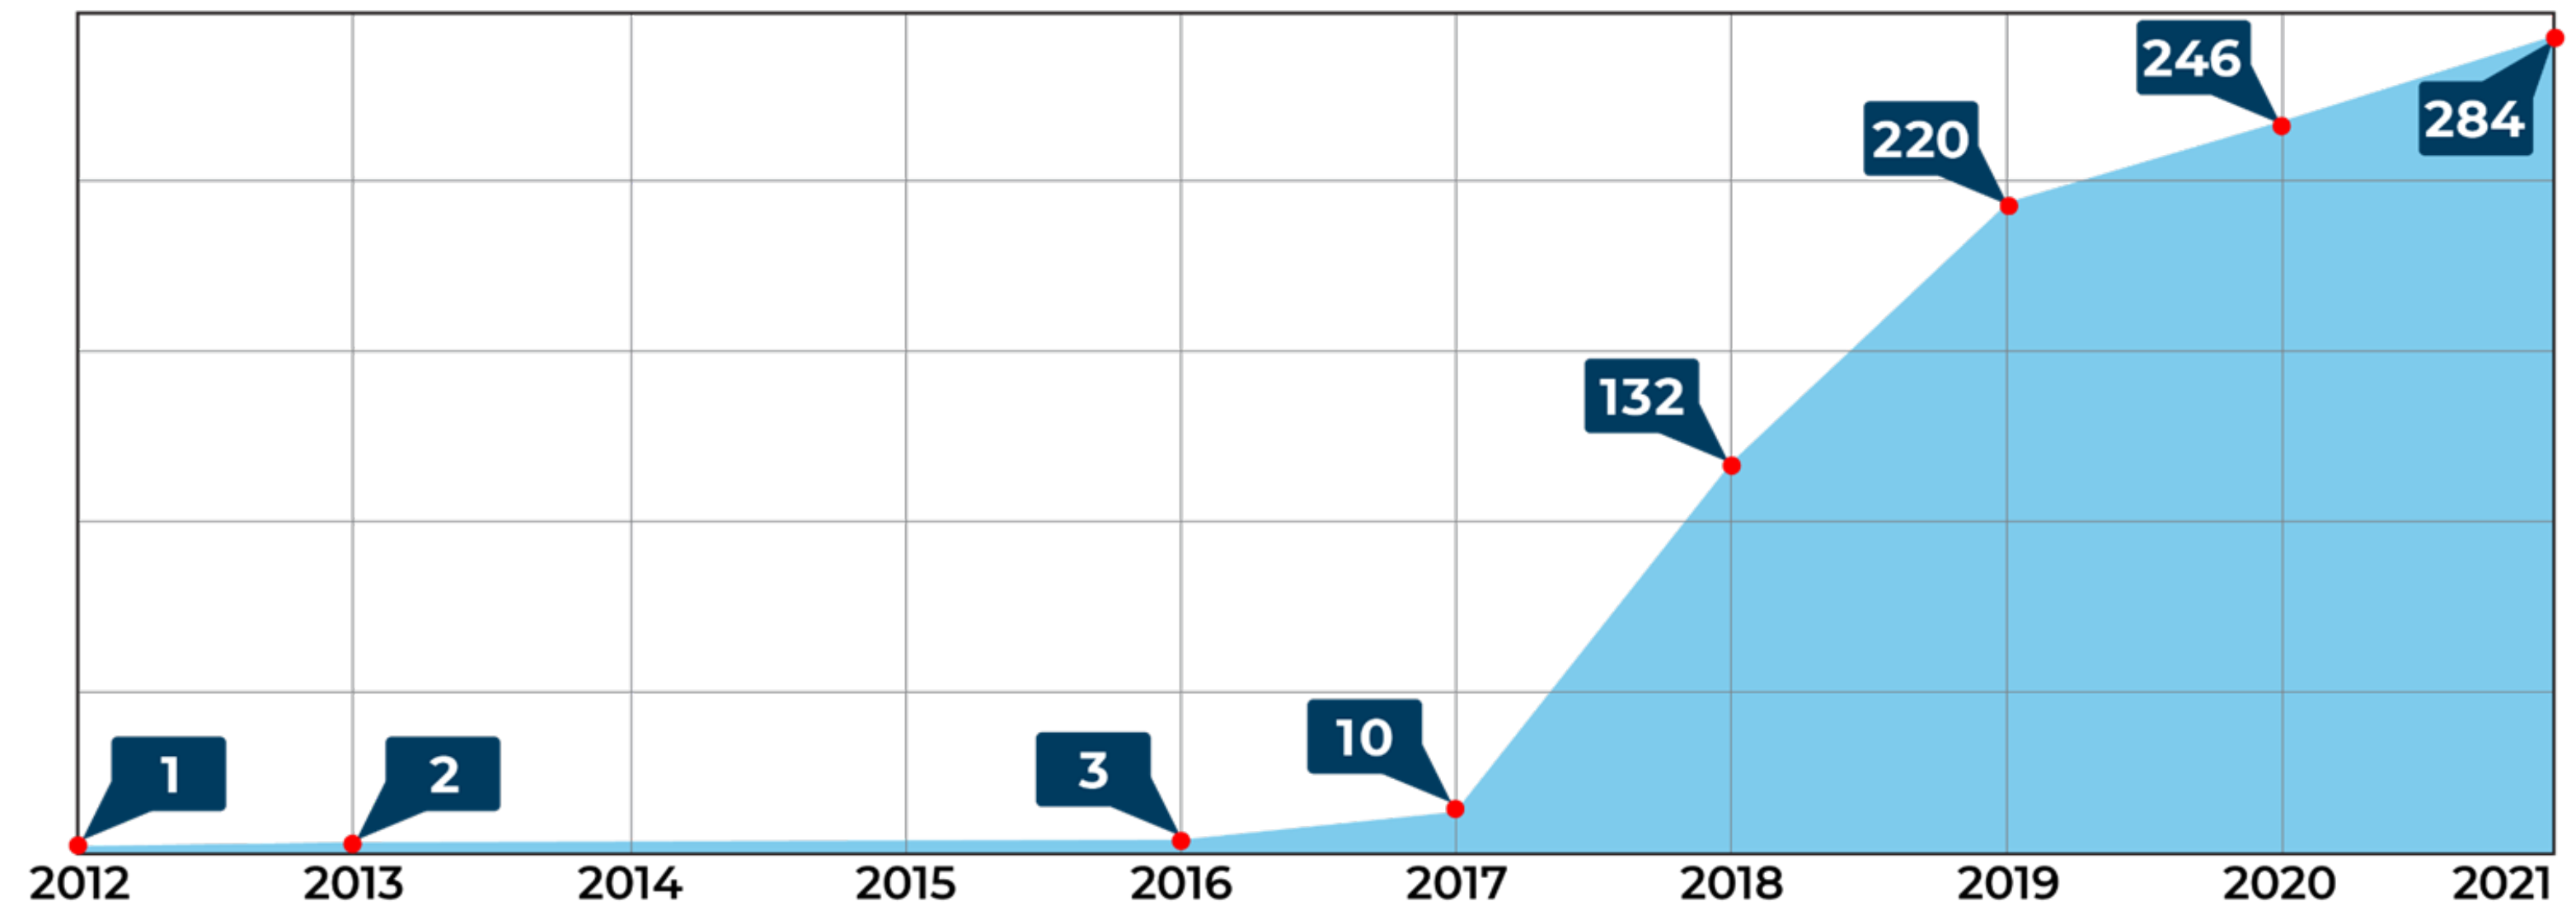

## National SHP Growth

# SHP GROWTH

At the end of 2018, we had received over 9,932 bed requests nationwide, putting our average over 75 kiddos a day requesting beds to sleep in.

In 2019, we added another 88 chapters to reach far more children but bed requests increased to 26,968.

# THE NEED

Each Year, SHP has shown tremendous growth and has built almost 100,000 beds as of 2021. We know there will be even more need in the future.